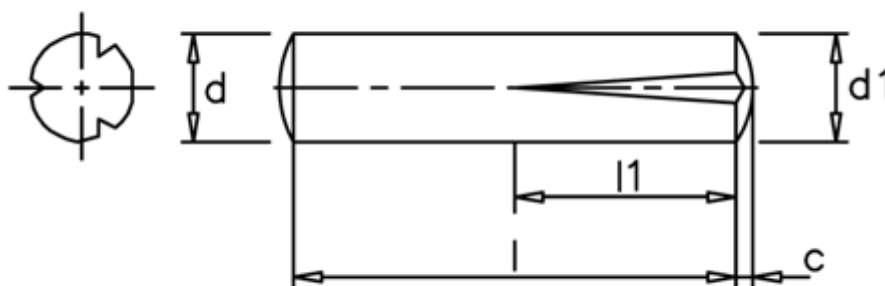

Data Sheet

Article number: 080222141

Description: KLEE Slotted pin S2 2x12
Stainless 1.4305

Measures

c	= 0,3
d	= 2.0
d1	= 2.15
l1	= 1/2 l
Length	= 12